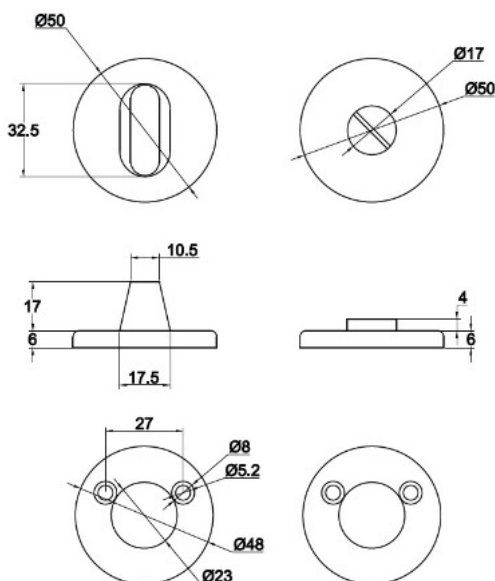

PRODUCT SHEET

Description:

Thumbturn & Release "Pop" Brushed Brass, SS-304, W/O Indicator F/38-45mm Doors, CC:27mm
Mounting Plate, 2 Pcs., Cut Off Screws M4x60mm + 2 Pcs. Sleeve Nuts M4x16mm, 1 Pcs, 5x5x60mm
Spindle, 1 Pcs 8x8x60mm Spindle

Item number:

22.23.317-0

Units	Box	Carton	HS Code	Barcode
Pcs.	1	9	8302411000	 5704866521444

SISO A/S

Mileparken 11
DK-2740 Skovlunde
Denmark
VAT: 24786013

Phone +45 45 830 900

www.siso.dk
siso@siso.dk

Danske Bank
Nytorv Branch
Copenhagen
SWIFT: DABADKKK